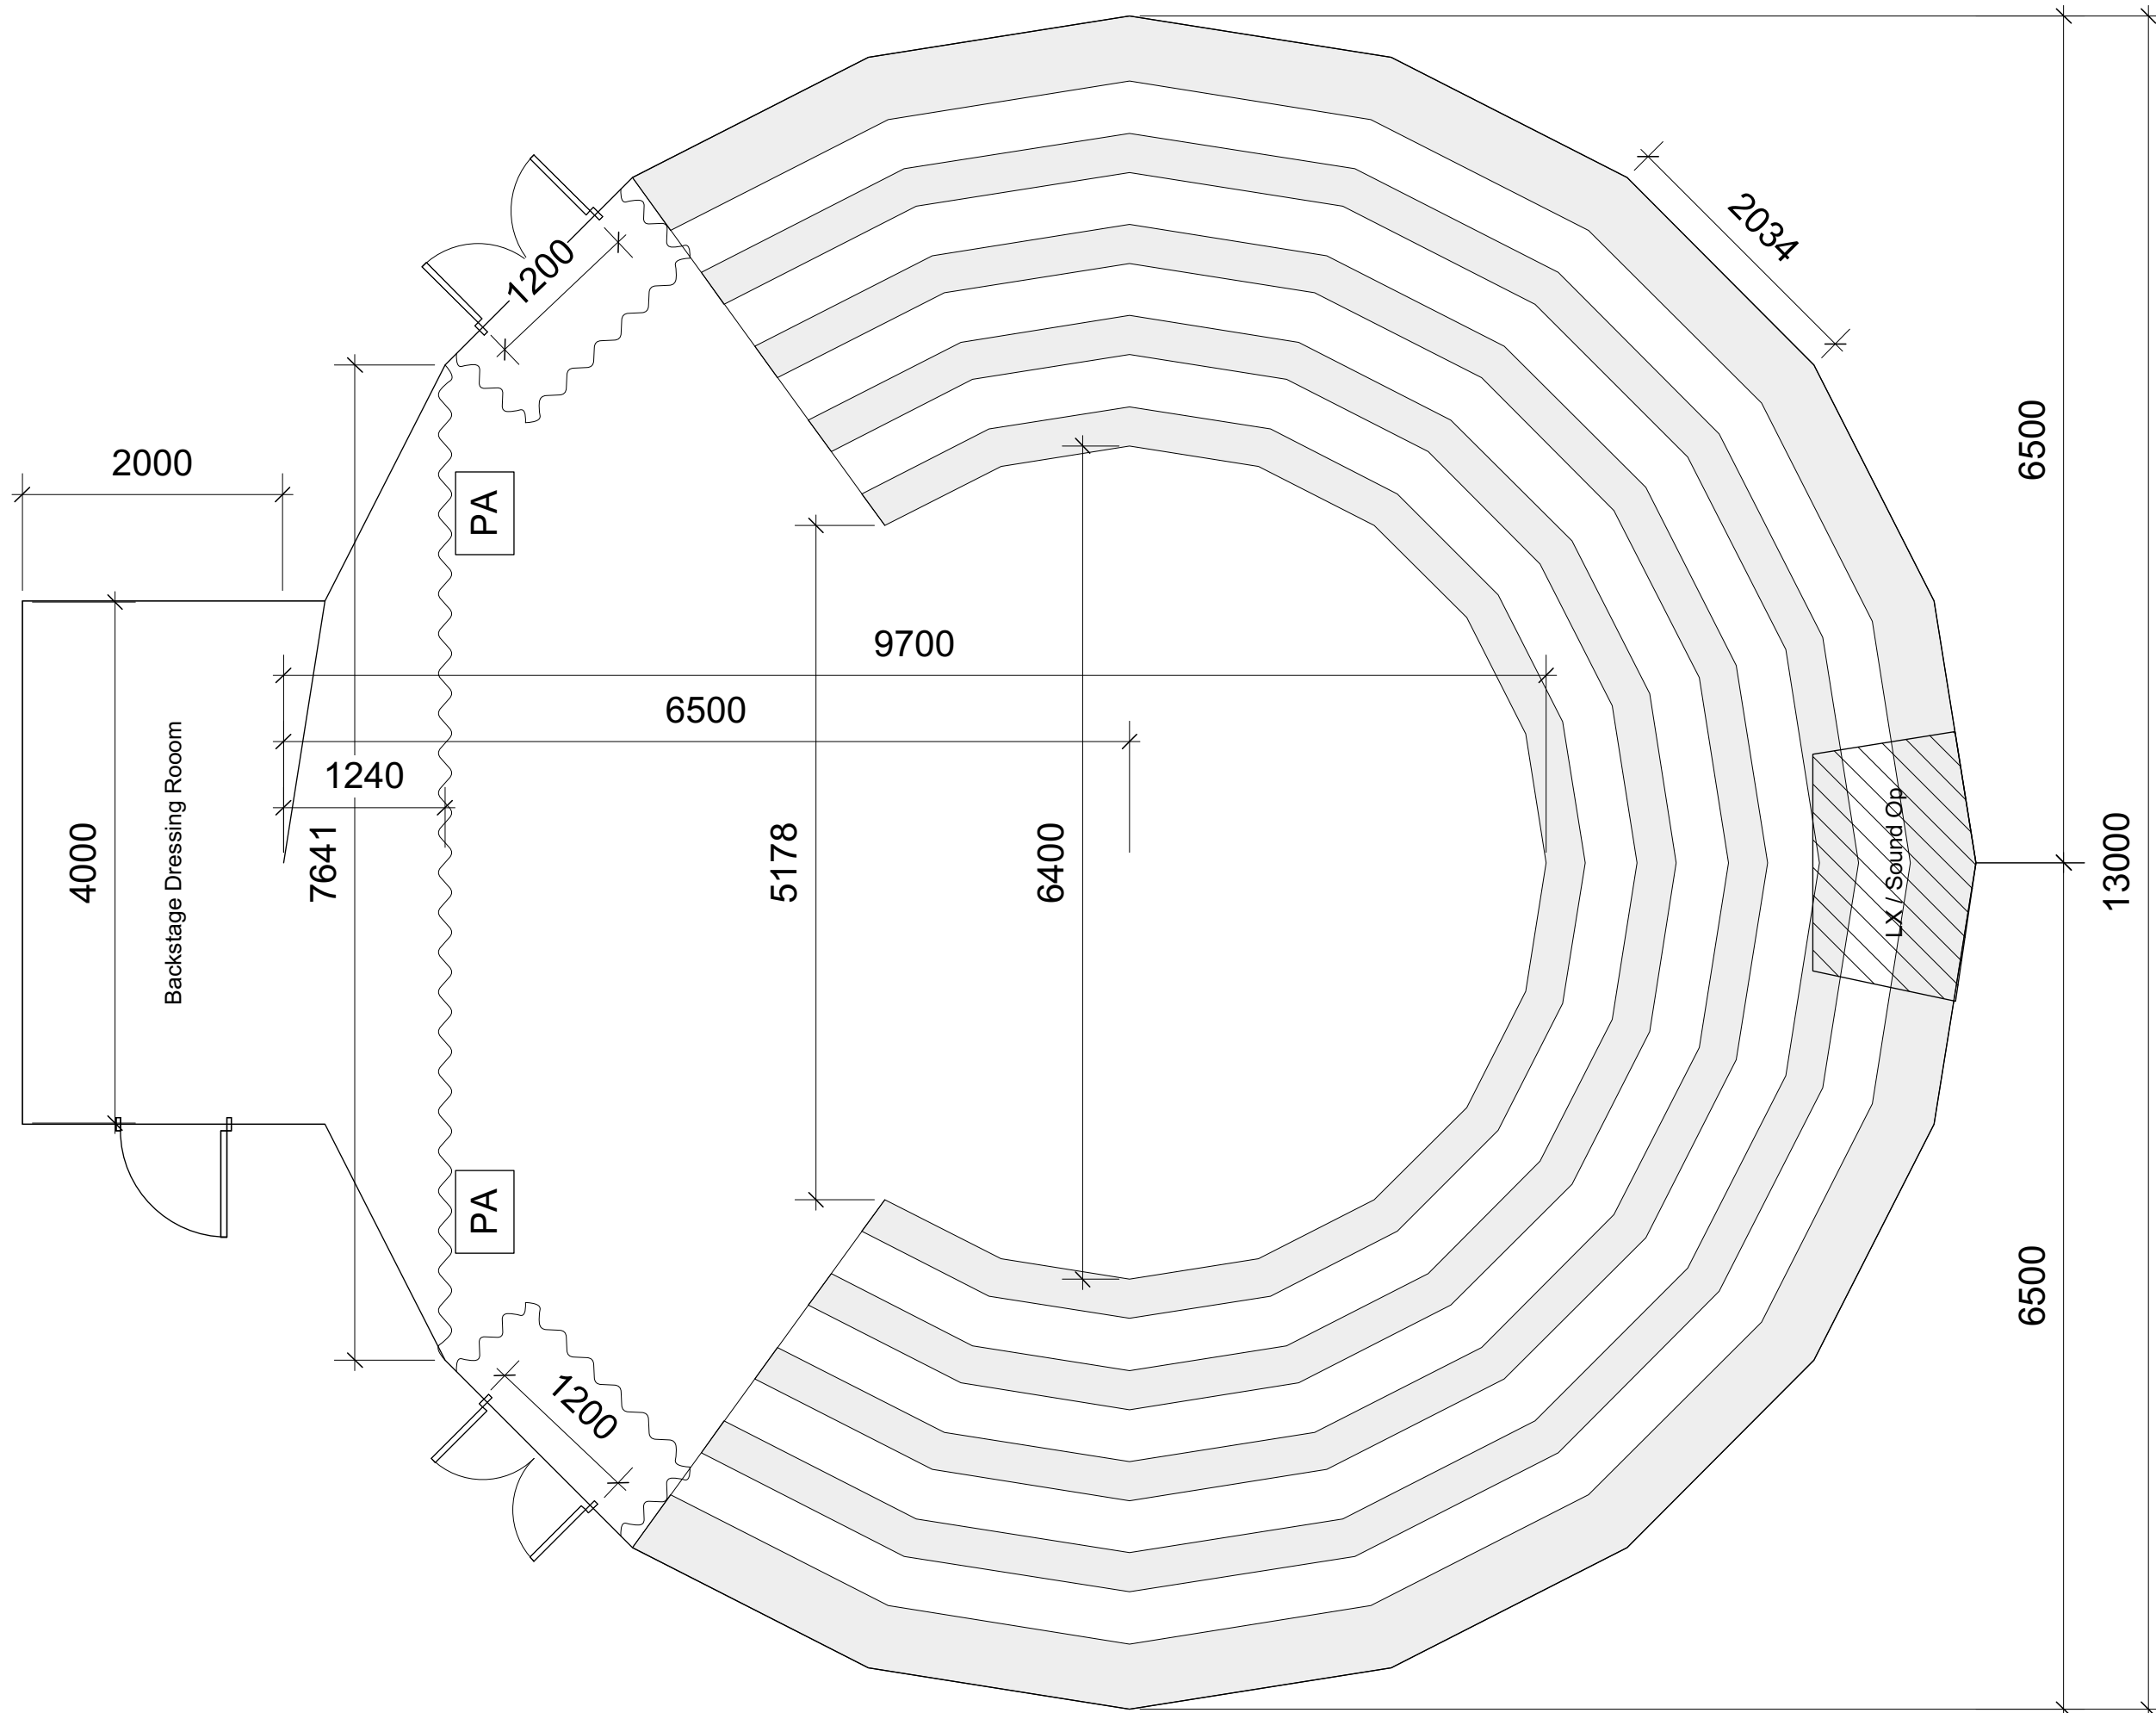

VENUE	<b>THE UKIYO</b>		
DRAWING	<b>Venue Plan Seating Bank</b>		
VERSION	<b>v1</b>		
DATE	22/08/17		
SCALE	<b>1:50 @ A1</b>		
DRAWN	CHD	LC	

VENUE	<b>THE UKIYO</b>		
DRAWING	<b>Venue Plan</b>		
VERSION	<b>v1</b>		
DATE	22/08/17		
SCALE	<b>1:50 @ A3</b>		
DRAWN	CHD	LC	<b>BAMBOOZLED</b> productions

VENUE	<b>THE UKIYO</b>		
DRAWING	<b>Venue Plan Seating Bank</b>		
VERSION	<b>v1.1</b>		
DATE	28/08/17		
SCALE	<b>1:50 @ A3</b>		
DRAWN	CHD	LC	