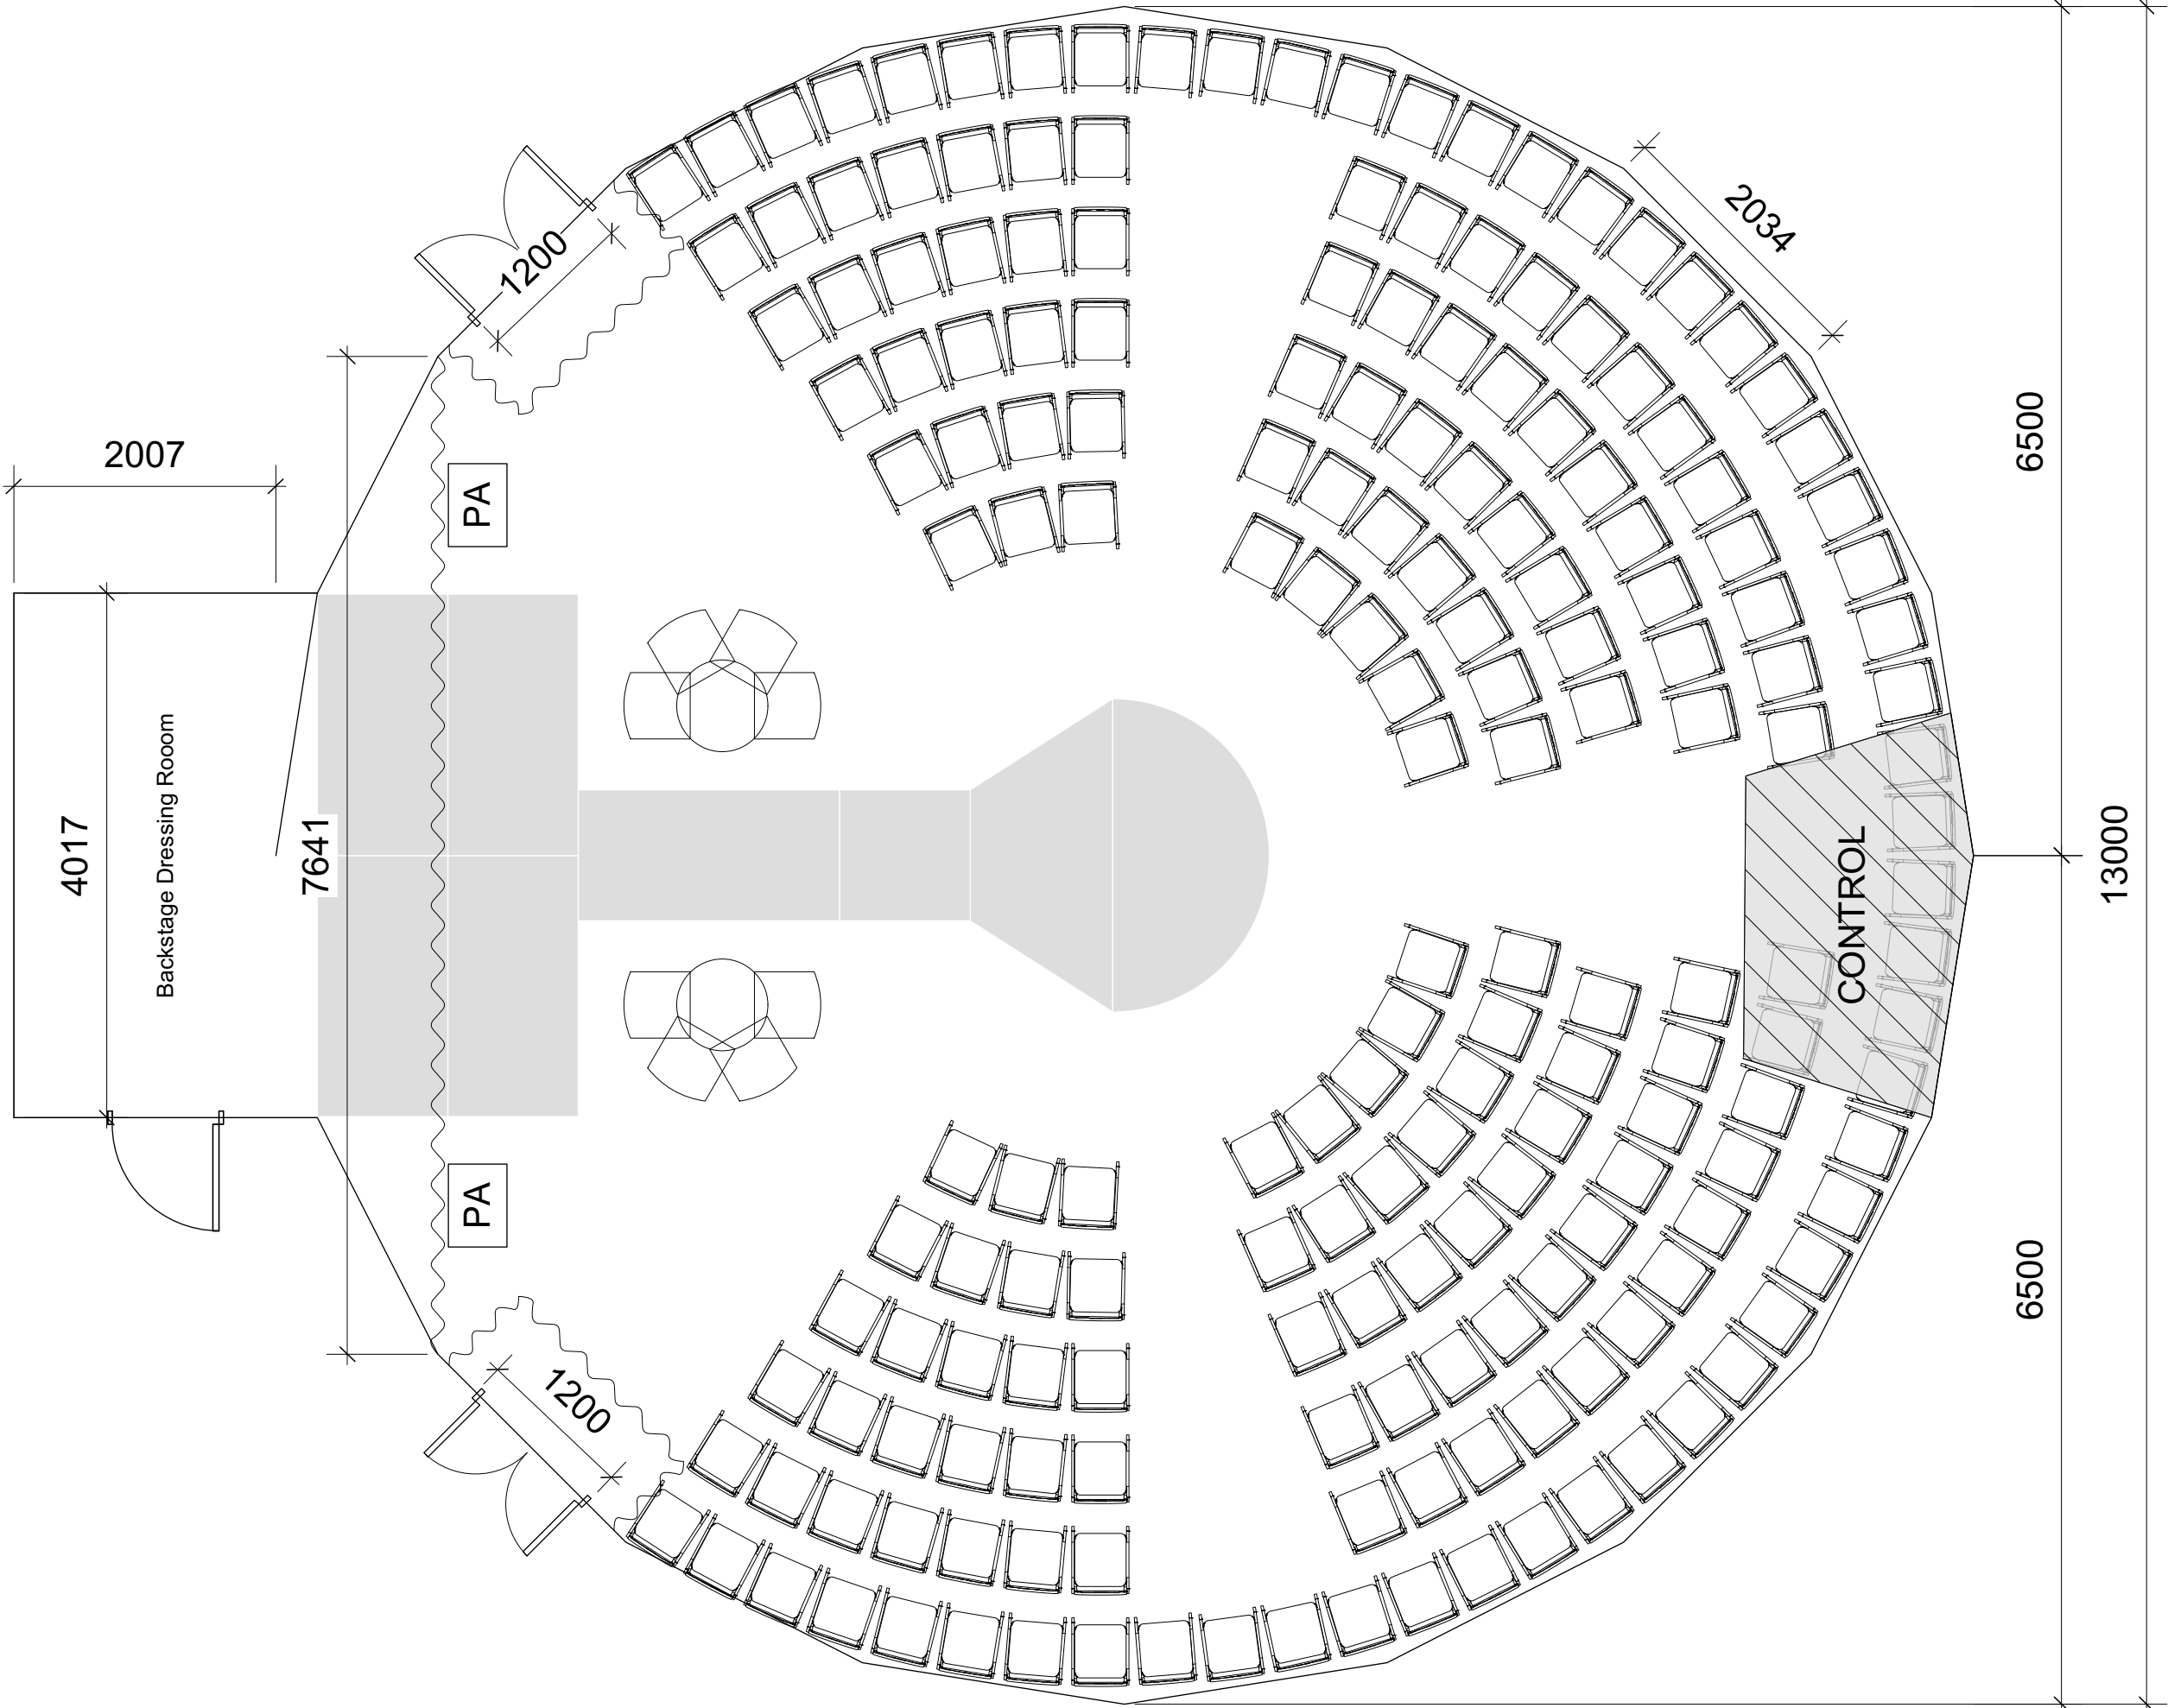

VENUE	<b>THE UKIYO</b>		
DRAWING	<b>Venue Plan Seating Bank</b>		
VERSION	<b>v1</b>		
DATE	22/08/17		
SCALE	<b>1:50 @ A1</b>		
DRAWN	CHD	LC	

VENUE	<b>THE UKIYO</b>		
DRAWING	<b>Venue Plan</b>		
VERSION	<b>v1</b>		
DATE	22/08/17		
SCALE	<b>1:50 @ A3</b>		
DRAWN	CHD	LC	<b>BAMBOOZLED</b> productions

VENUE	<b>THE UKIYO</b>		
DRAWING	<b>Venue Plan Seating Bank</b>		
VERSION	<b>v1.1</b>		
DATE	28/08/17		
SCALE	<b>1:50 @ A3</b>		
DRAWN	CHD	LC	