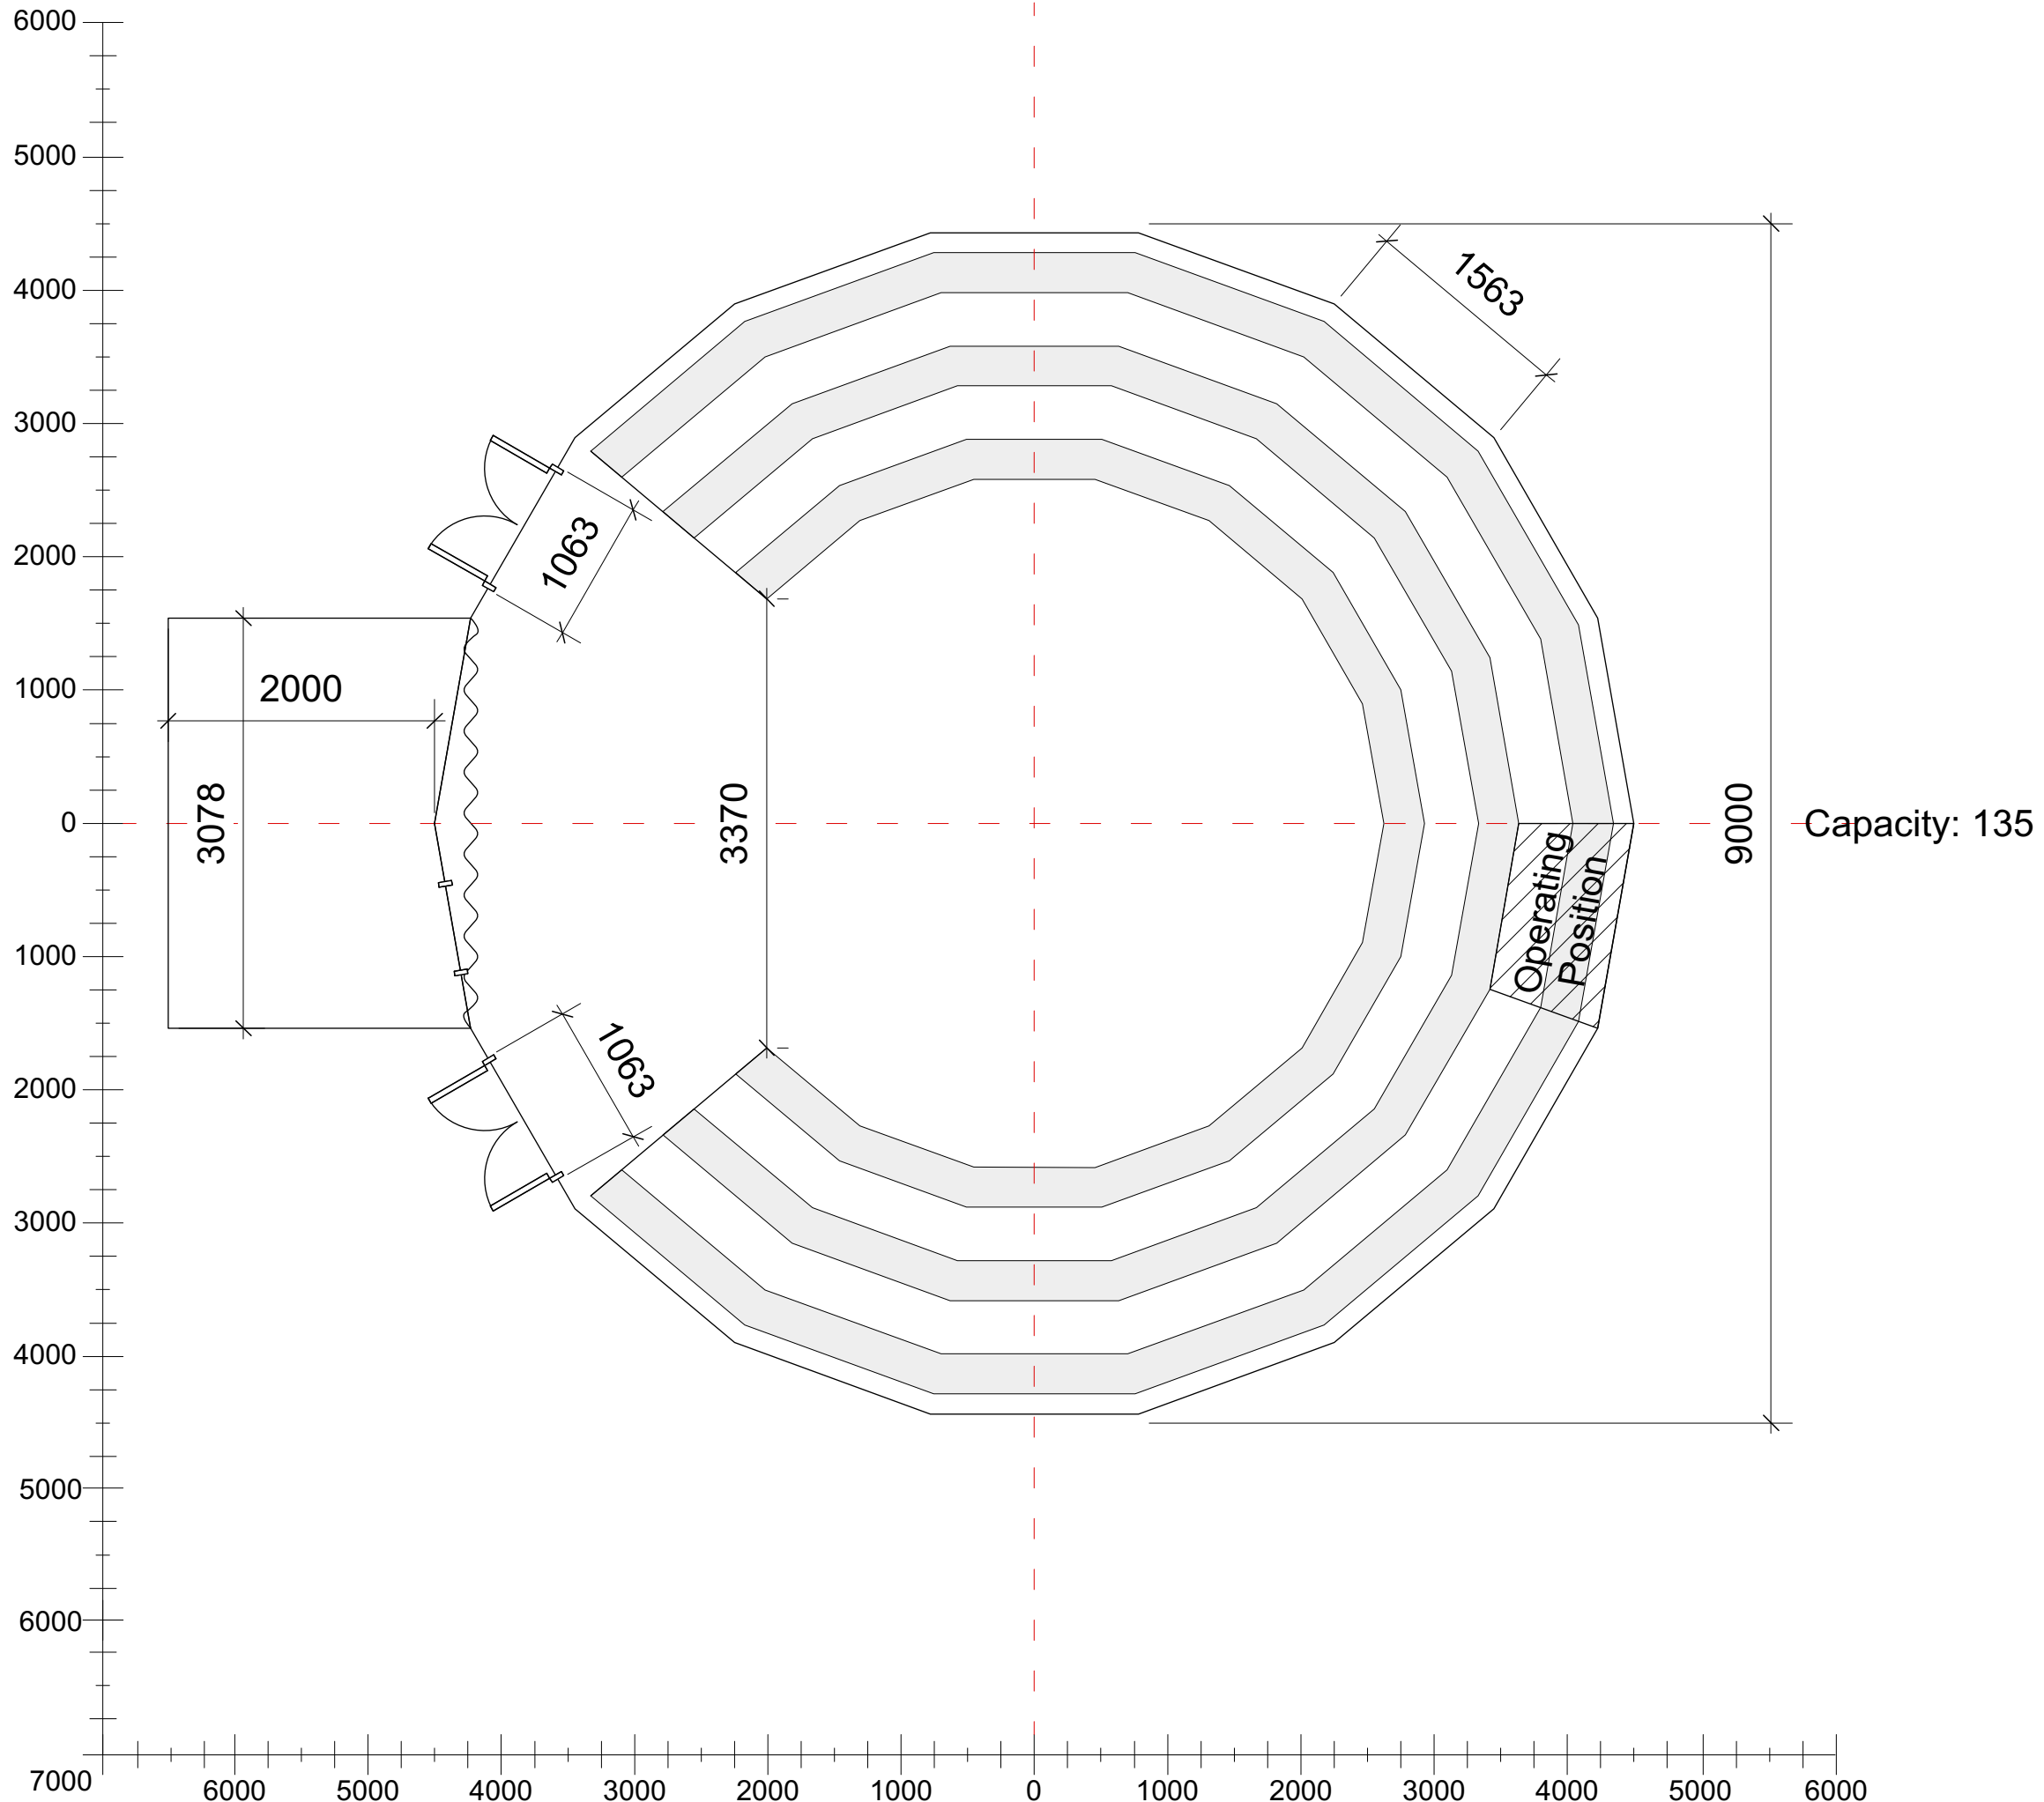

Capacity: 70

VENUE	The Parlour		
DRAWING	Cabaret Seating End-on		
VERSION	v1		
DATE	24/08/17		
SCALE	1:50 @ A3		
DRAWN	SD	CHKD	LC

Capacity: 66

VENUE	The Parlour		
DRAWING	Cabaret Seating In the Round		
VERSION	v1		
DATE	24/08/17		
SCALE	1:50 @ A3		
DRAWN	SD	CHKD	LC

VENUE	The Parlour		
DRAWING	Floor Plan Large Seating Bank		
VERSION	v1		
DATE	24/08/17		
SCALE	1:50 @ A3		
DRAWN	SD	CHKD	LC

VENUE	The Parlour		
DRAWING	Floor Plan Small Seating Bank		
VERSION	v1		
DATE	24/08/17		
SCALE	1:50 @ A3		
DRAWN	SD	CHKD	LC