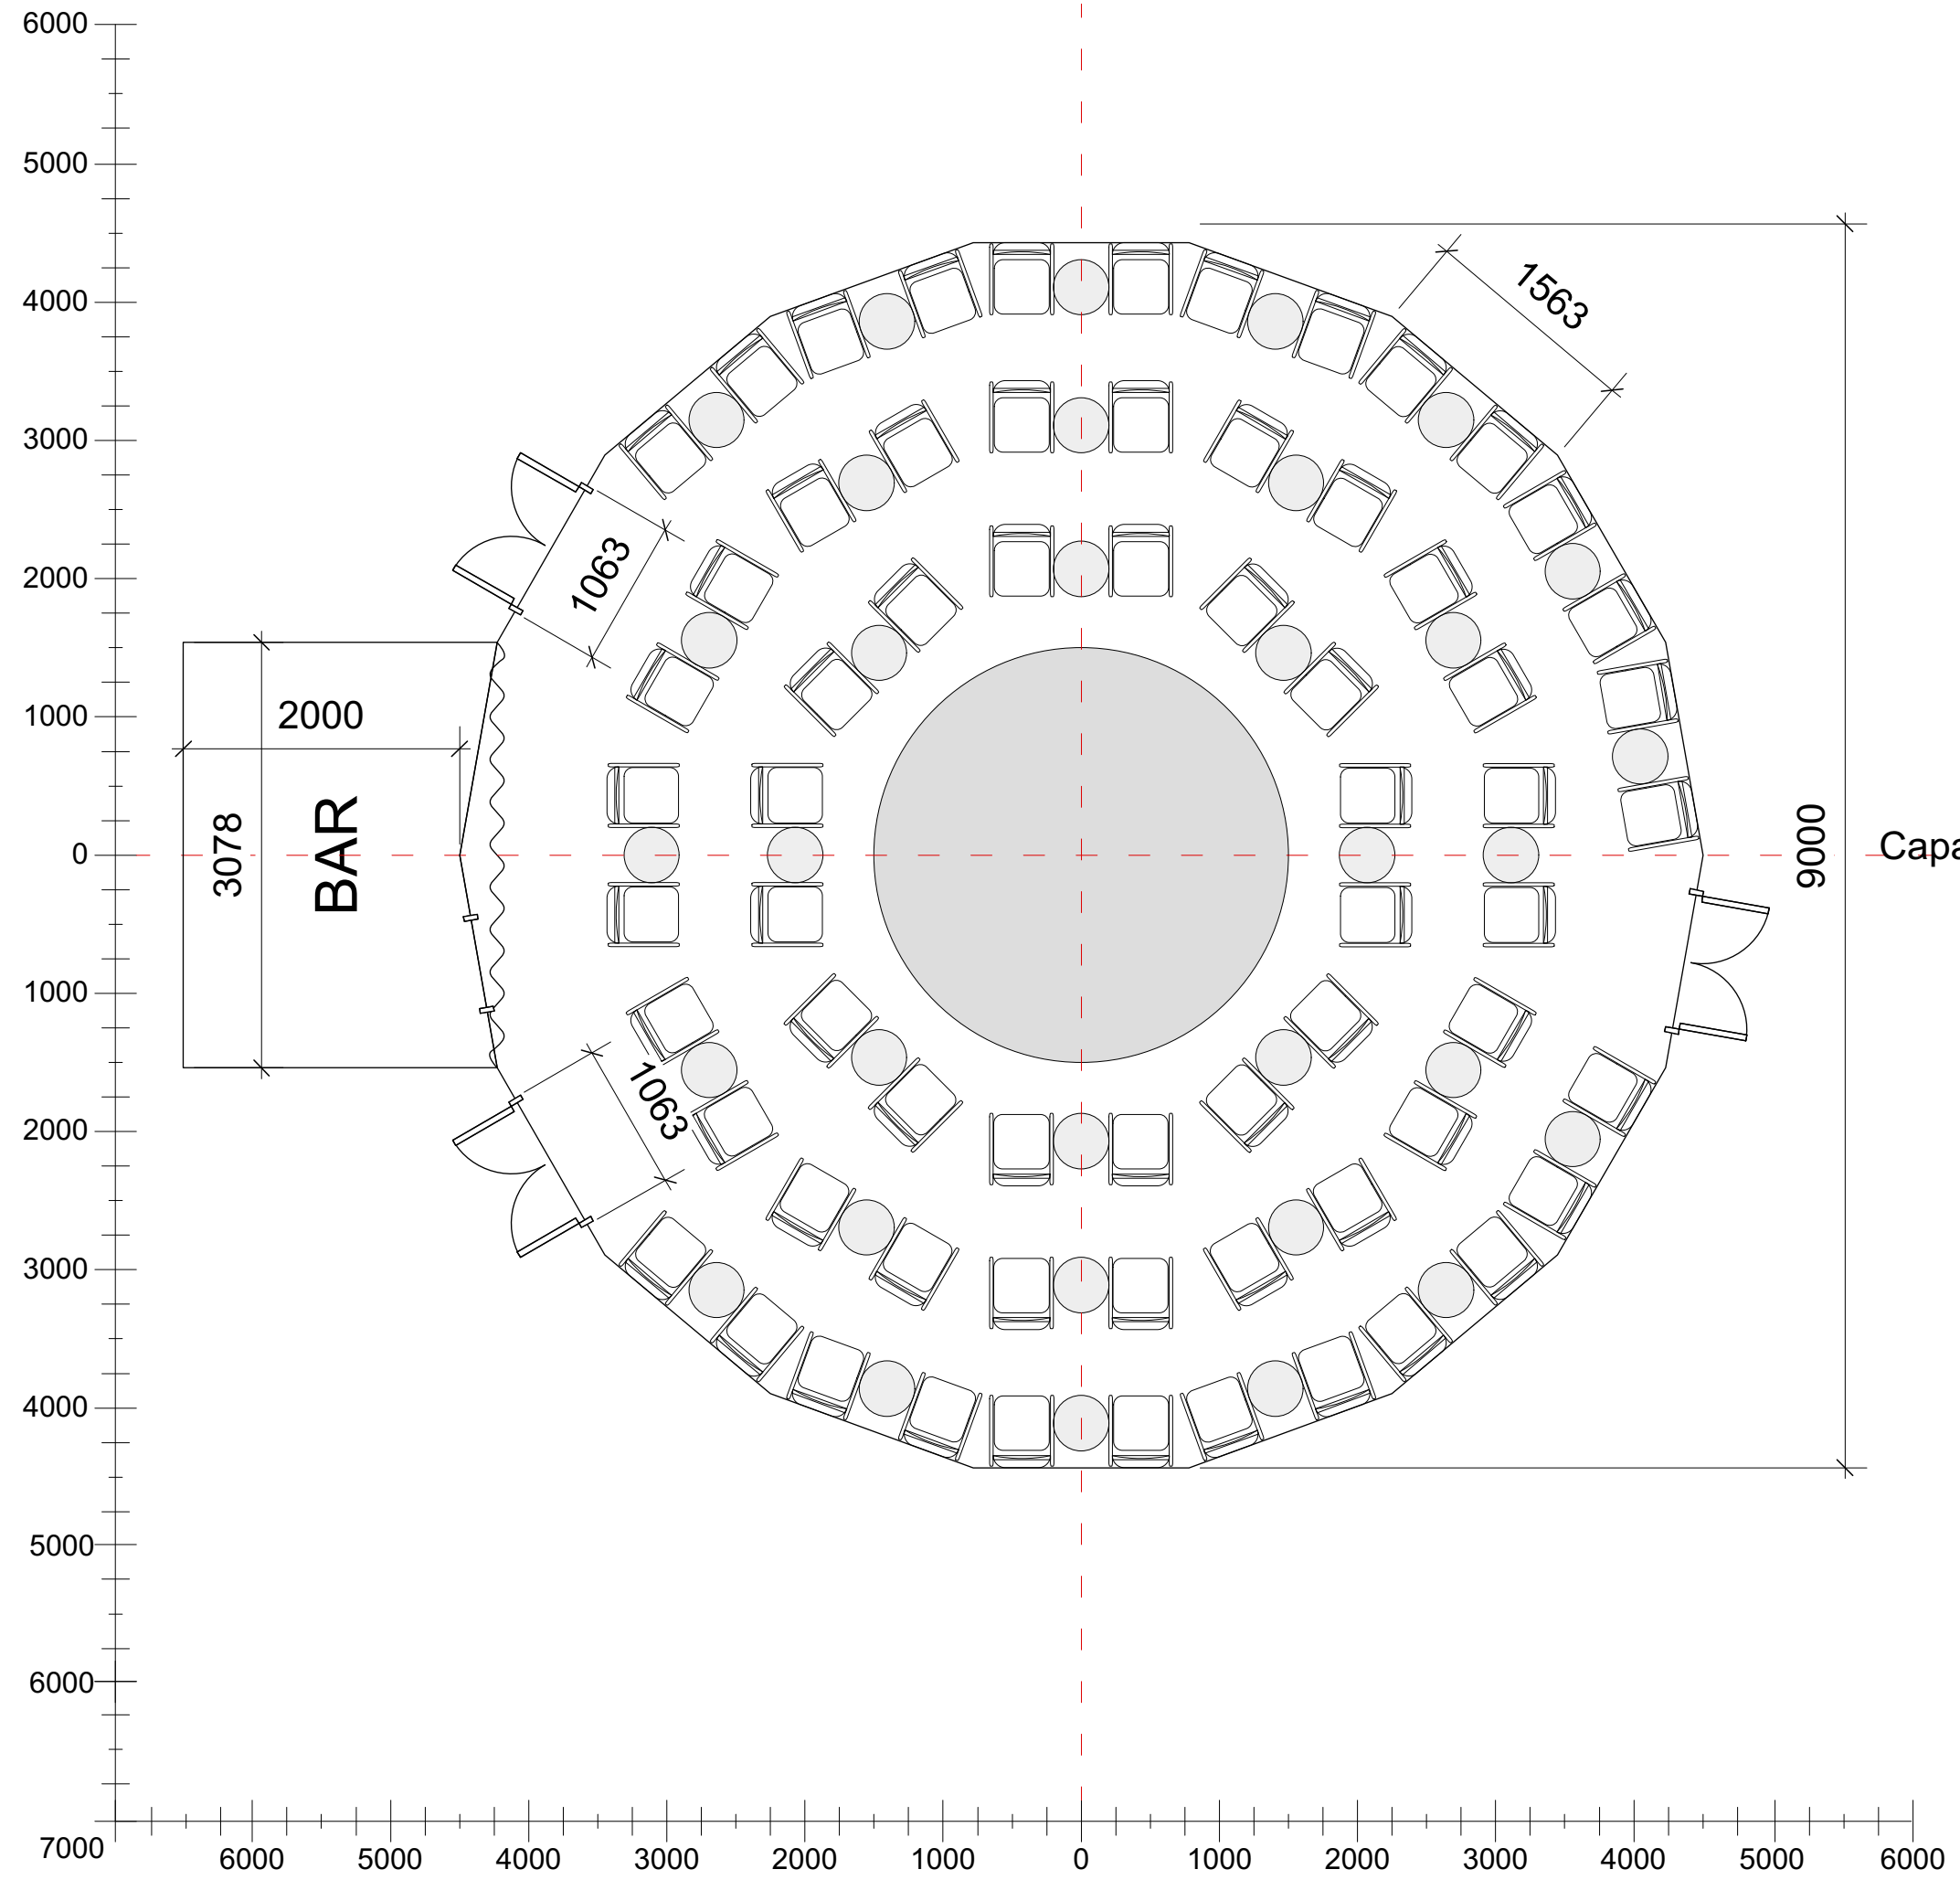

Capacity: 70

VENUE	The Parlour		
DRAWING	Cabaret Seating End-on		
VERSION	v1		
DATE	24/08/17		
SCALE	1:50 @ A3		
DRAWN	SD	CHKD	LC

Capacity: 66

VENUE	The Parlour		
DRAWING	Cabaret Seating In the Round		
VERSION	v1		
DATE	24/08/17		
SCALE	1:50 @ A3		
DRAWN	SD	CHKD	LC

VENUE	The Parlour		
DRAWING	Floor Plan Large Seating Bank		
VERSION	v1		
DATE	24/08/17		
SCALE	1:50 @ A3		
DRAWN	SD	CHKD	LC

VENUE	The Parlour		
DRAWING	Floor Plan Small Seating Bank		
VERSION	v1		
DATE	24/08/17		
SCALE	1:50 @ A3		
DRAWN	SD	CHKD	LC