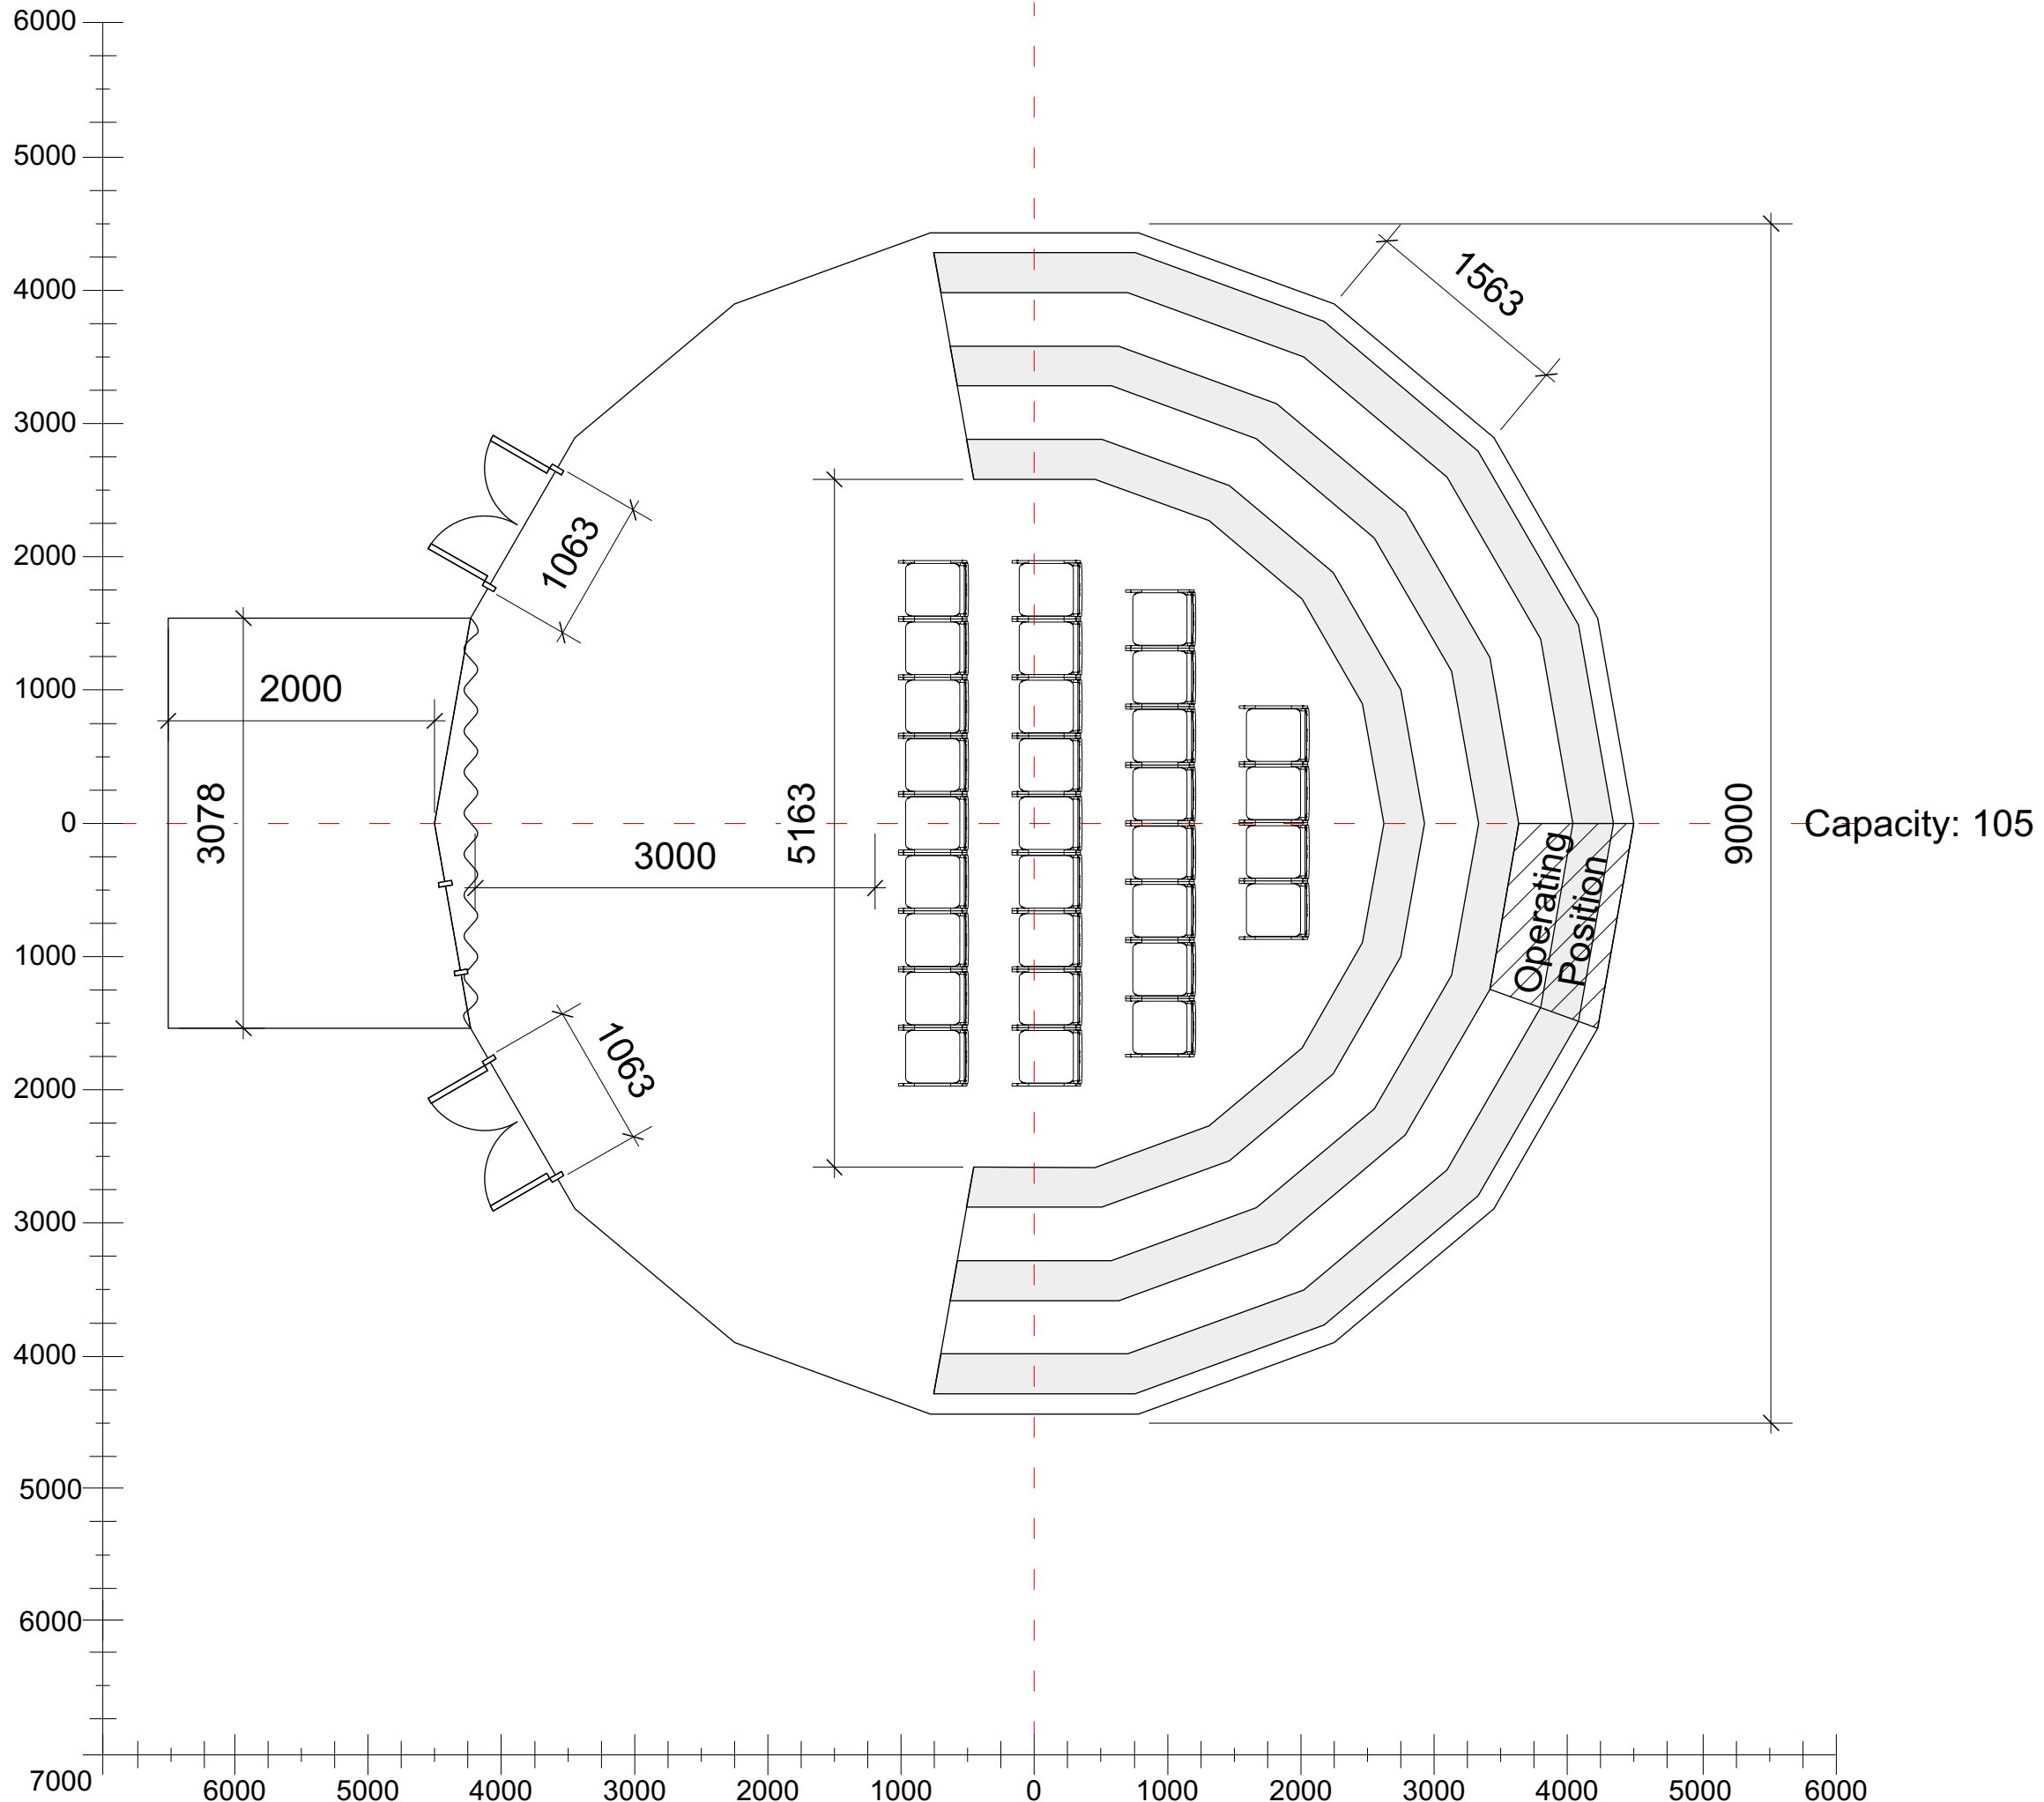

Capacity: 70

VENUE	The Parlour		
DRAWING	Cabaret Seating End-on		
VERSION	v1		
DATE	24/08/17		
SCALE	1:50 @ A3		
DRAWN	SD	CHKD	LC

Capacity: 66

VENUE	The Parlour		
DRAWING	Cabaret Seating In the Round		
VERSION	v1		
DATE	24/08/17		
SCALE	1:50 @ A3		
DRAWN	SD	CHKD	LC

VENUE	The Parlour		
DRAWING	Floor Plan Large Seating Bank		
VERSION	v1		
DATE	24/08/17		
SCALE	1:50 @ A3		
DRAWN	SD	CHKD	LC

VENUE	The Parlour		
DRAWING	Floor Plan Small Seating Bank		
VERSION	v1		
DATE	24/08/17		
SCALE	1:50 @ A3		
DRAWN	SD	CHKD	LC